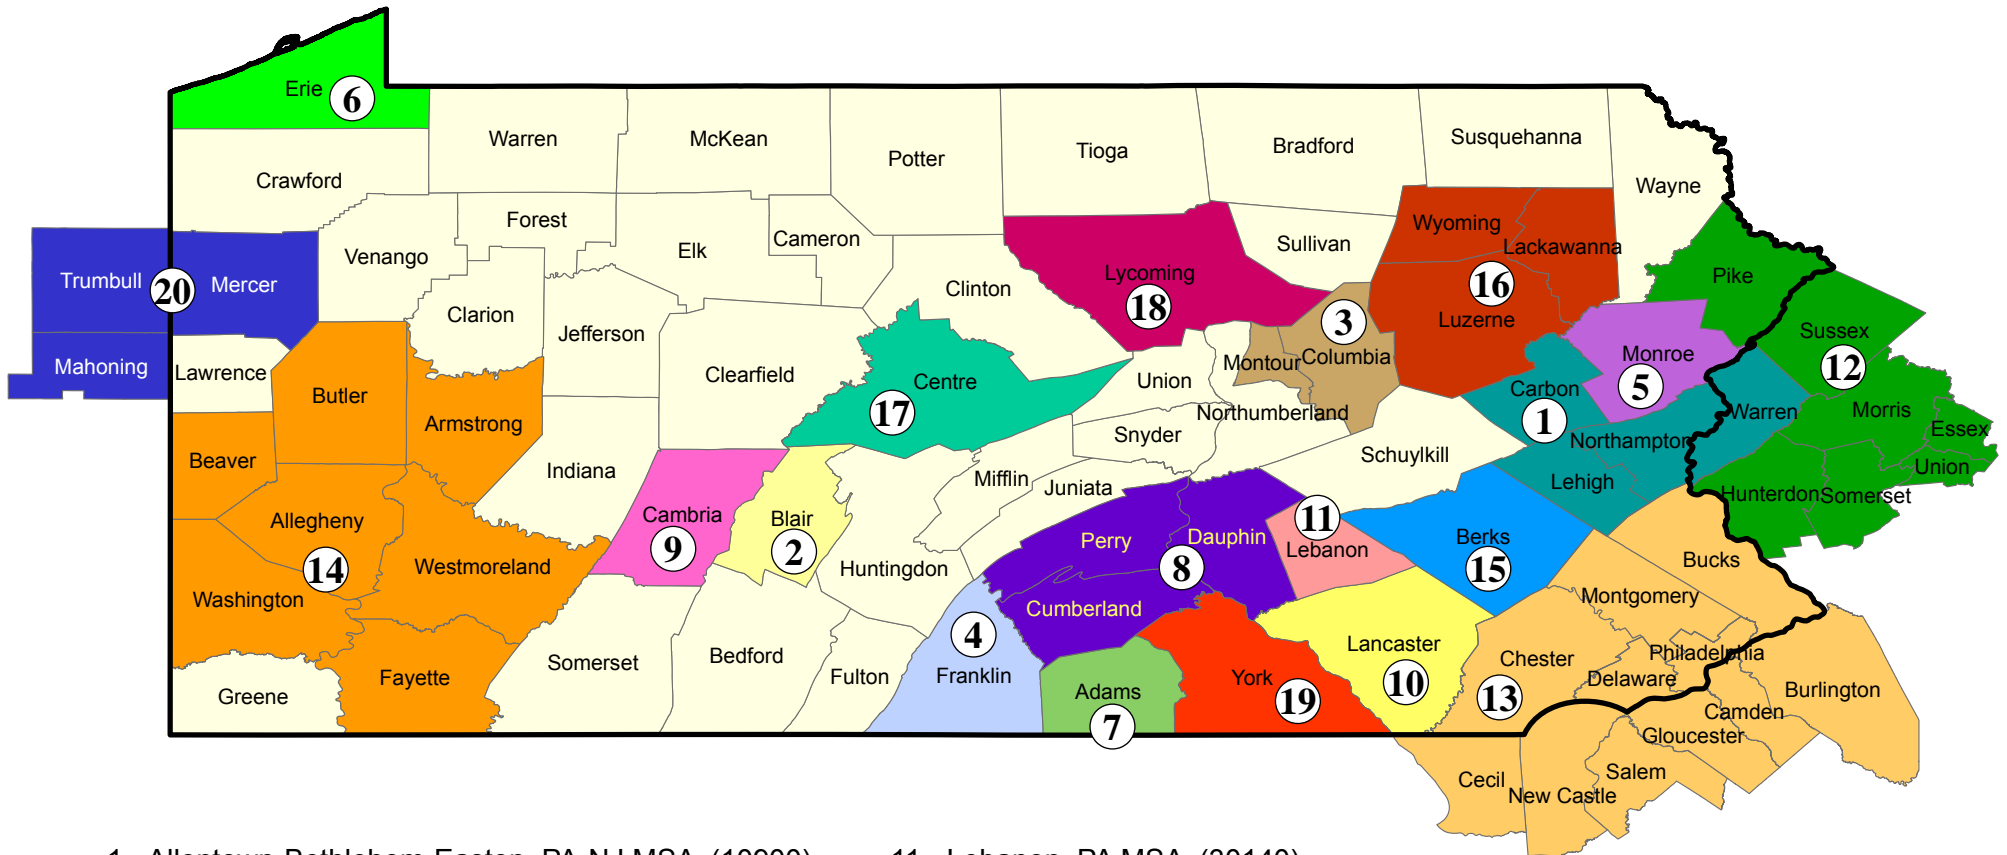

2010 MSA Configurations

- 1 - Allentown-Bethlehem-Easton, PA-NJ MSA (10900)
- 2 - Altoona, PA MSA (11020)
- 3 - Bloomsburg-Berwick, PA MSA (14100)
- 4 - Chambersburg-Waynesboro, PA MSA (16540)
- 5 - East Stroudsburg, PA MSA (20700)
- 6 - Erie, PA MSA (21500)
- 7 - Gettysburg, PA MSA (23900)
- 8 - Harrisburg-Carlisle, PA MSA (25420)
- 9 - Johnstown, PA MSA (27780)
- 10 - Lancaster, PA MSA (29540)

- 11 - Lebanon, PA MSA (30140)
- 12 - Newark, NJ-PA Metro Division (35084)
- 13* - Philadelphia-Camden-Wilmington, PA-NJ-DE-MD MSA (37980)
- 14 - Pittsburgh, PA MSA (38300)
- 15 - Reading, PA MSA (39740)
- 16 - Scranton--Wilkes-Barre--Hazleton, PA MSA (42540)
- 17 - State College, PA MSA (44300)
- 18 - Williamsport, PA MSA (48700)
- 19 - York-Hanover, PA MSA (49620)
- 20 - Youngstown-Warren-Boardman, OH-PA MSA (49660)

* Includes Philadelphia Metro Division (PA Counties only) (37965)